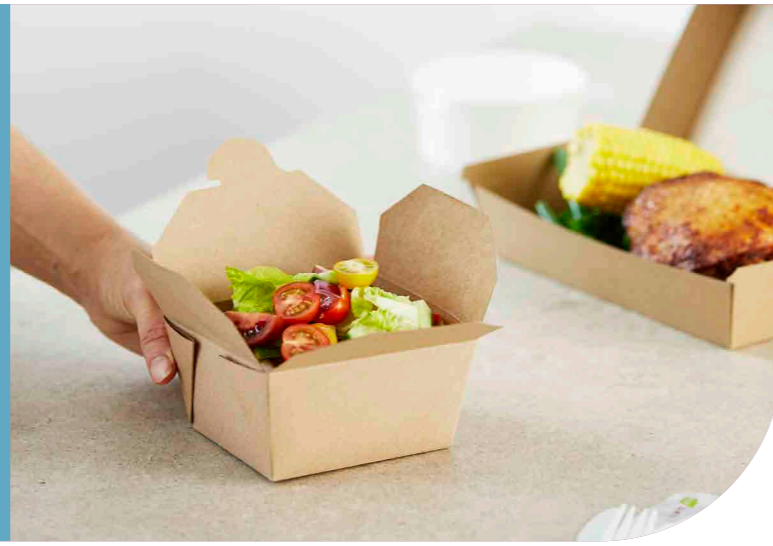

PAIL-PAKS™

Pail-Paks™ are poly-lined creating an excellent moisture and grease barrier. They are ideal for meals like pasta, curries, noodles, rice, and salad. They have a low profile for easy loading and access to the food. They are pre-formed with a built-in lid.

SUSTAINABLY SOURCED