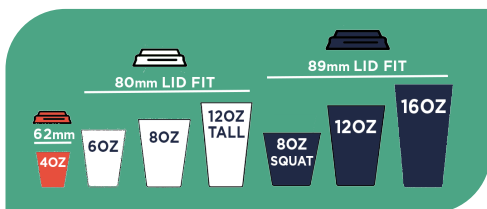

PLA Hot Cups

- Made from renewable resources
- Lined with PLA, a plant-based bioplastic
- Certified compostable to EN 13432 standard*
- Double-walled insulated hot cups keep liquid hot and hands cool

PLA Single Wall Hot Cups

ITEM#	SIZE	QTY/CASE	LID FIT
GRASP THE MOMENT			
R173S0366	8OZ SINGLE WALL 'GRASP THE MOMENT'	1,000/cs	80mm
R692S0366	8OZ SQUAT SINGLE WALL 'GRASP THE MOMENT'	1,000/cs	89mm
R257S0366	12OZ SINGLE WALL 'GRASP THE MOMENT'	1,000/cs	89mm
R548S0366	16OZ SINGLE WALL 'GRASP THE MOMENT'	1,000/cs	89mm
GREENSTRIPE® WHITE			
R618S0364	4OZ SINGLE WALL 'GREENSTRIPE'	1,000/cs	62mm
R173S0364	8OZ SINGLE WALL 'GREENSTRIPE'	1,000/cs	80mm
R692S0364	8OZ SQUAT SINGLE WALL 'GREENSTRIPE'	1,000/cs	89mm
R257S0364	12OZ SINGLE WALL 'GREENSTRIPE'	1,000/cs	89mm
R548S0364	16OZ SINGLE WALL 'GREENSTRIPE'	1,000/cs	89mm
GREENSTRIPE® BROWN			
R618S0365	4OZ SINGLE WALL 'GREENSTRIPE'	1,000/cs	62mm
R173S0365	8OZ SINGLE WALL 'GREENSTRIPE'	1,000/cs	80mm
R692S0365	8OZ SQUAT SINGLE WALL 'GREENSTRIPE'	1,000/cs	89mm
R257S0365	12OZ SINGLE WALL 'GREENSTRIPE'	1,000/cs	89mm
R548S0365	16OZ SINGLE WALL 'GREENSTRIPE'	1,000/cs	89mm

PLA Double Wall Hot Cups

ITEM#	SIZE	QTY/CASE	LID FIT
GRASP THE MOMENT			
R794S0366	8OZ SQUAT DOUBLE WALL 'GRASP THE MOMENT'	500/cs	89mm
R417S0366	12OZ DOUBLE WALL 'GRASP THE MOMENT'	500/cs	89mm
R440S0366	16OZ DOUBLE WALL 'GRASP THE MOMENT'	500/cs	89mm
GREENSTRIPE® WHITE			
R794S0364	8OZ SQUAT DOUBLE WALL 'GREENSTRIPE'	500/cs	89mm
R417S0364	12OZ DOUBLE WALL 'GREENSTRIPE'	500/cs	89mm
R440S0364	16OZ DOUBLE WALL 'GREENSTRIPE'	500/cs	89mm
GREENSTRIPE® BROWN			
R794S0365	8OZ SQUAT DOUBLE WALL 'GREENSTRIPE'	500/cs	89mm
R417S0365	12OZ DOUBLE WALL 'GREENSTRIPE'	500/cs	89mm
R440S0365	16OZ DOUBLE WALL 'GREENSTRIPE'	500/cs	89mm

Coming December 2021

GRASP THE MOMENT & GREENSTRIPE® (white & brown)

- 6oz and 12oz tall single wall hot cups - 80mm lid fit

PLANT-BASED PLASTIC (PLA)

HOT FOOD FRIENDLY

COLD FOOD FRIENDLY

DO NOT MICROWAVE

compostable EN 13432*

CUSTOM PRINTING

*Compostable in commercial facilities only.

www.detpak.com/ecoproducts

Eco-Products® is a registered trademark of Eco-Products® PBC, Boulder, CO, USA. All rights reserved.