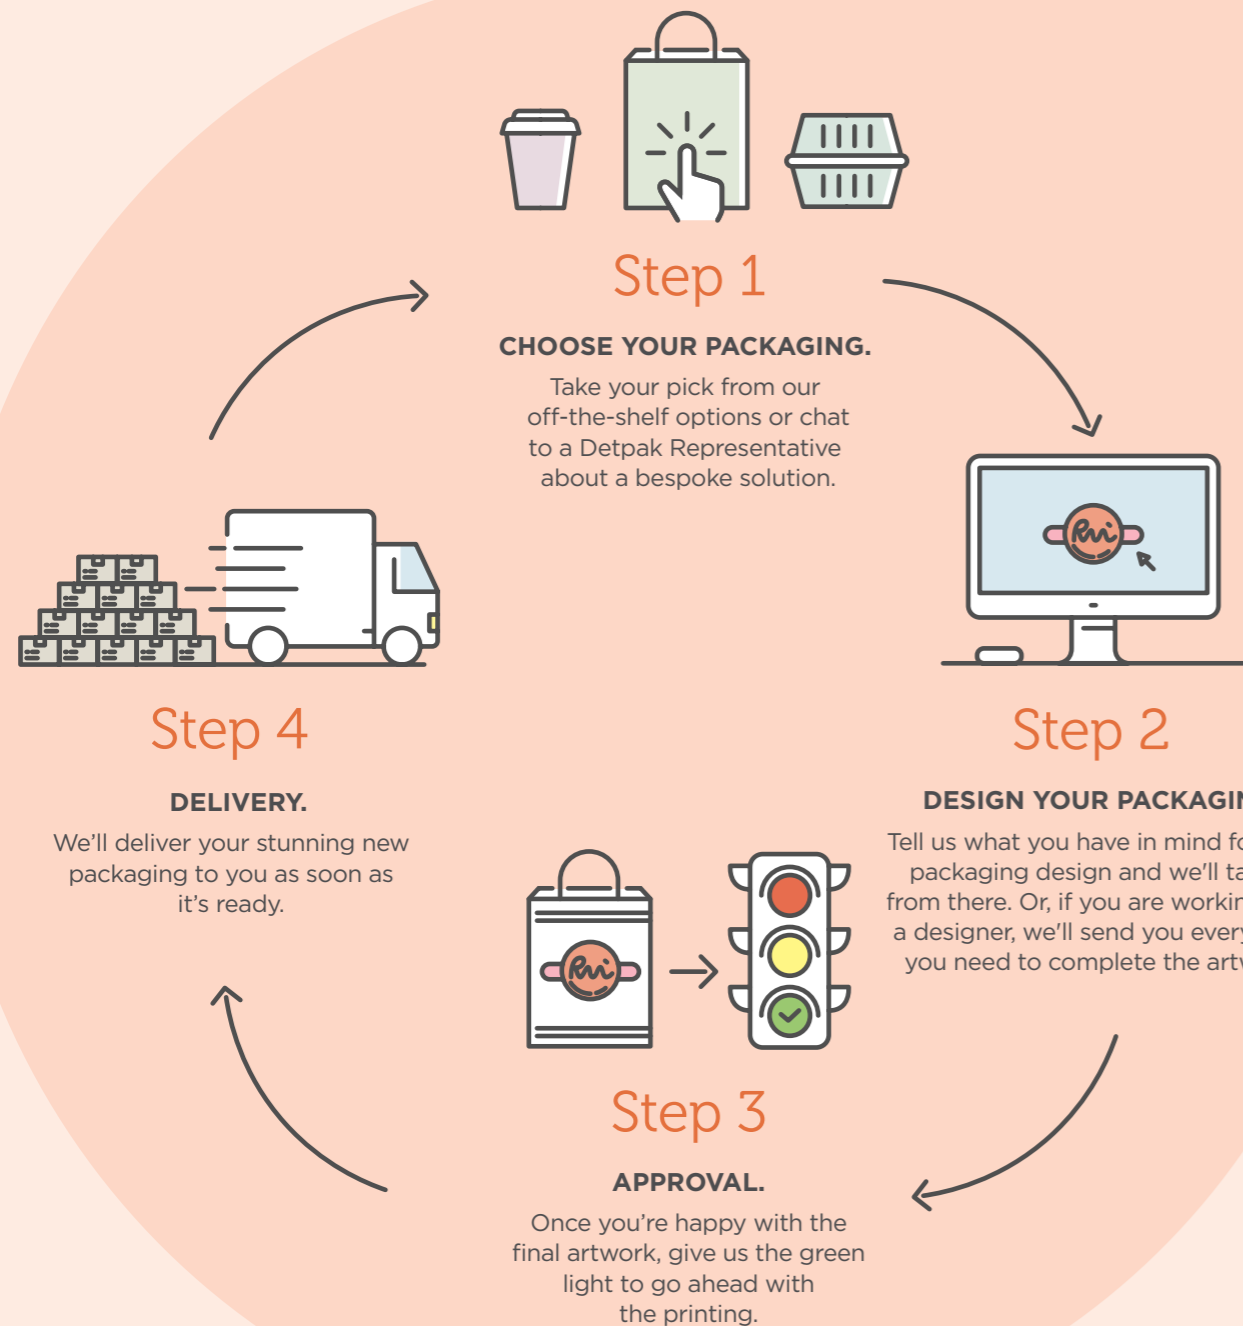

Elevate Your Brand

At Detpak, our packaging experts are dedicated to turning packaging from a basic need into a strategic advantage for your business. Through LaunchPad and LaunchPad Lab, we deliver innovative packaging solutions tailored to your needs. Partnering with Detpak means you receive quality, customised packaging solutions designed to fuel your growth.

Choose your item from our wide range and follow the simple steps below to customise. Minimum order quantities vary by product, and size however, as a guide:

Hot Cups	From 50,000 per size
Bags	From 5,000 per size
Wraps	From 25,000 per size
Cartons/Trays	From 10,000 per size
Bowls	From 50,000 per size
Napkins	From 25,000 per size